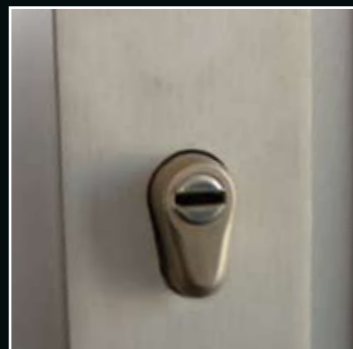

Combining front door with front wall surface to achieve smooth high-tech appearance

Tempered color glass is one of the diverse materials that you can use in combination with our special designs.

As important is beauty and flexibility to the enjoyment of our doors, advanced and proven security features are just important to New City Door and the safety of its customers. All our doors incorporate the Multilock© lockset mechanism. All of our doors undergo stringent testing procedures and surpass international standards for durability and protection from attempted break-ins.

SECURITY

Mul-T-Lock® high security cylinders have a unique telescopic pin tumbler mechanism with internal and external pins. Both the internal and the external shear lines must be aligned simultaneously in order for the plug to rotate. These features provide an added security dimension and make the Mul-T-Lock cylinder pick-resistant and drill-resistant for high security needs. For more details go to www.multilock.com