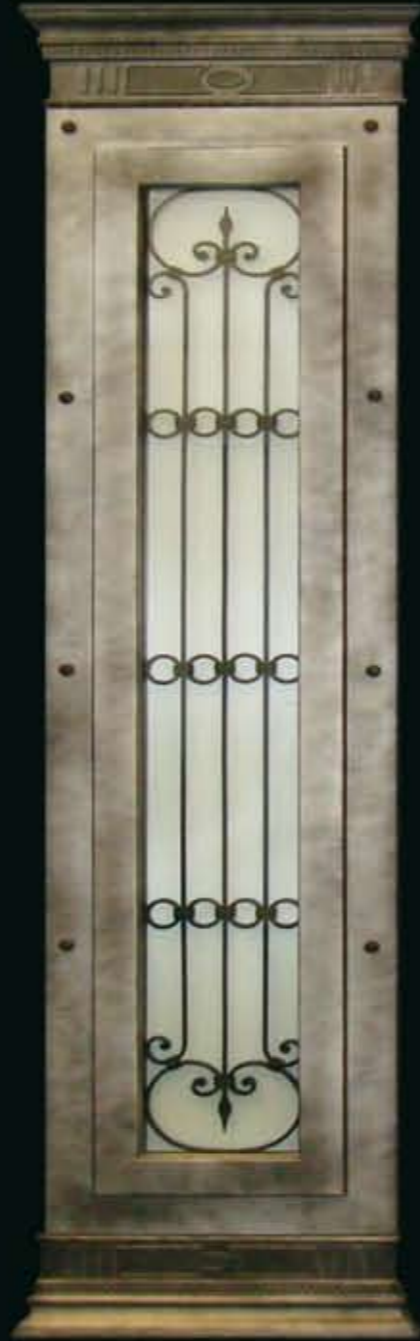

SECURITY

Mul-T-Lock® high security cylinders have a unique telescopic pin tumbler mechanism with internal and external pins. Both the internal and the external shear lines must be aligned simultaneously in order for the plug to rotate. These features provide an added security dimension and make the Mul-T-Lock cylinder pick-resistant and drill-resistant for high security needs. For more details go to www.multilock.com

Antique

Comes with a distinctive aluminum appearance or an Antique bronze mantle.

HARMONY

The combination of innovative technology, a wide range of beautiful door designs and materials, compliance with the most stringent international quality standards has made New City Door a proven leader in the door industry.